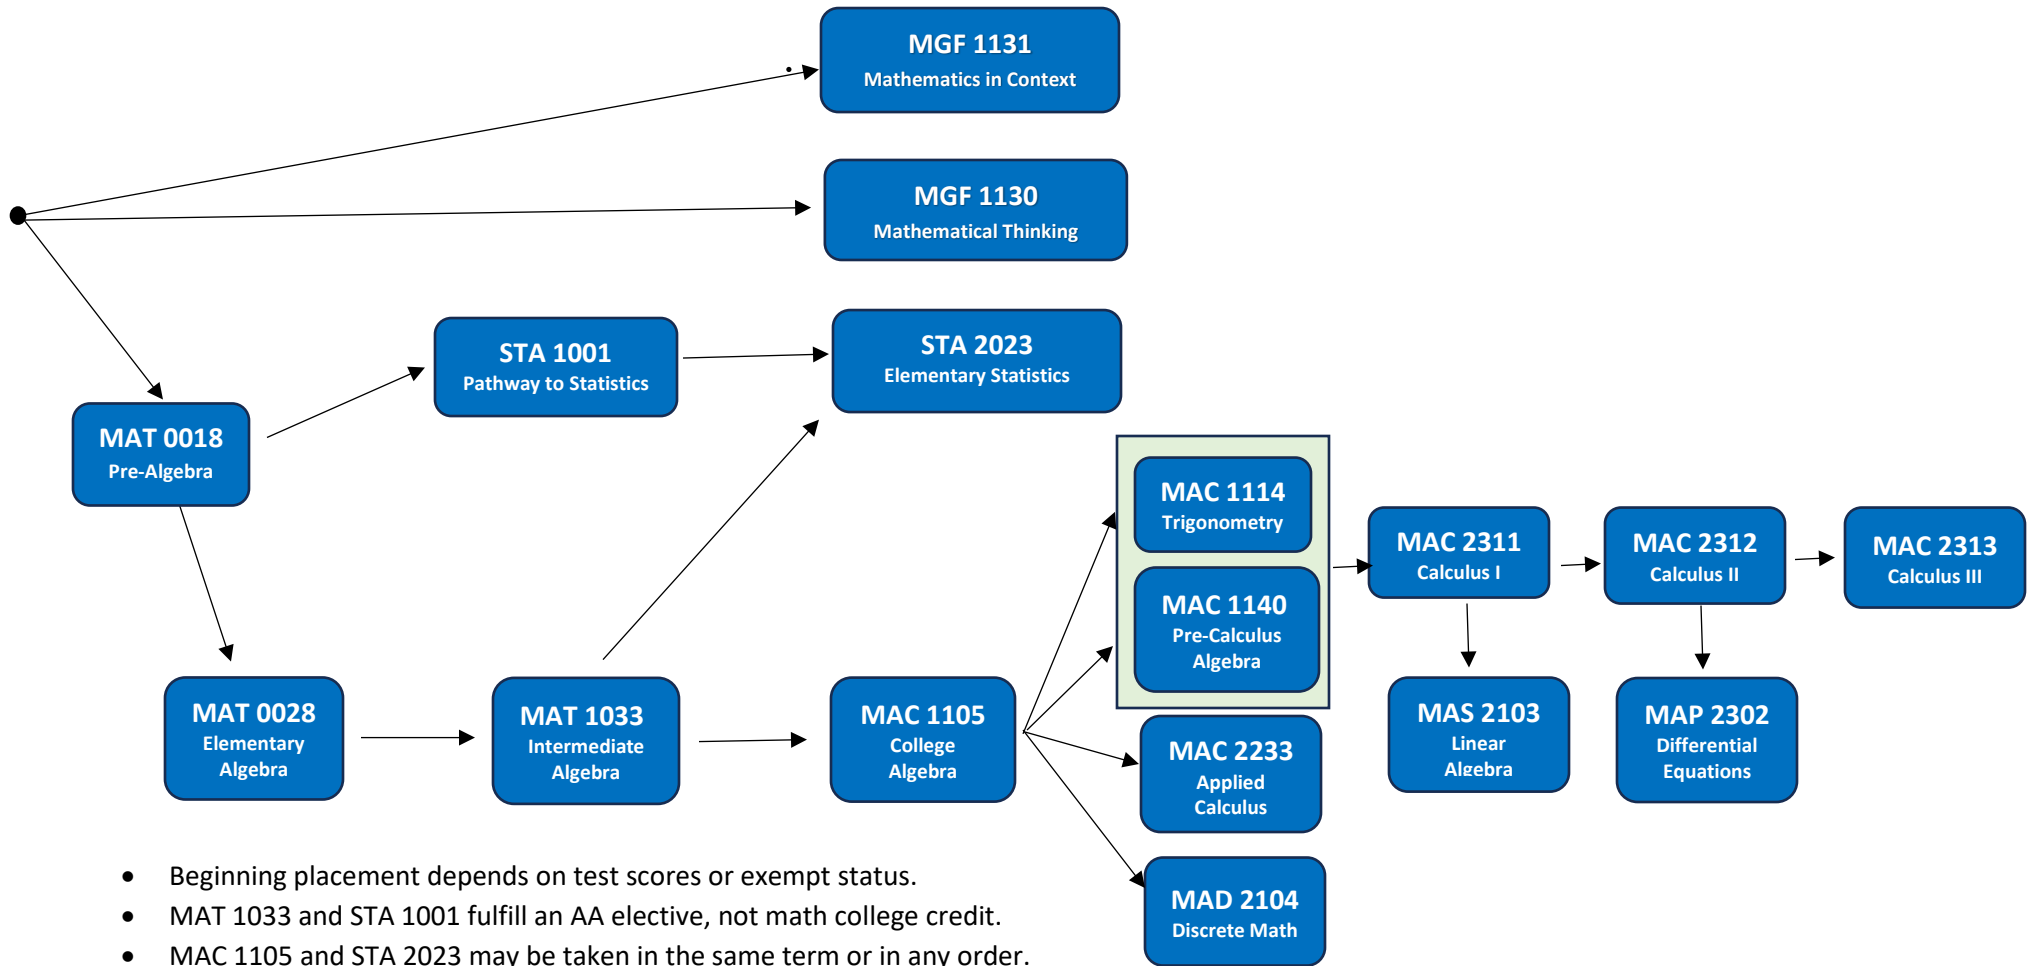

## Mathematics Courses Flowchart Effective Fall 2024

- Beginning placement depends on test scores or exempt status.
- MAT 1033 and STA 1001 fulfill an AA elective, not math college credit.
- MAC 1105 and STA 2023 may be taken in the same term or in any order.
- MAC 1140 and MAC 1114 may be taken in the same term or in any order.
- MAC 1105, STA 2023, MAC 2311, and MGF 1130 fulfill the General Education Requirement Area II Category A
- MGF 1130, MGF 1131, STA 2023, MAC 1105, and all courses beyond MAC 1105 fulfill the Gordon Rule requirement.