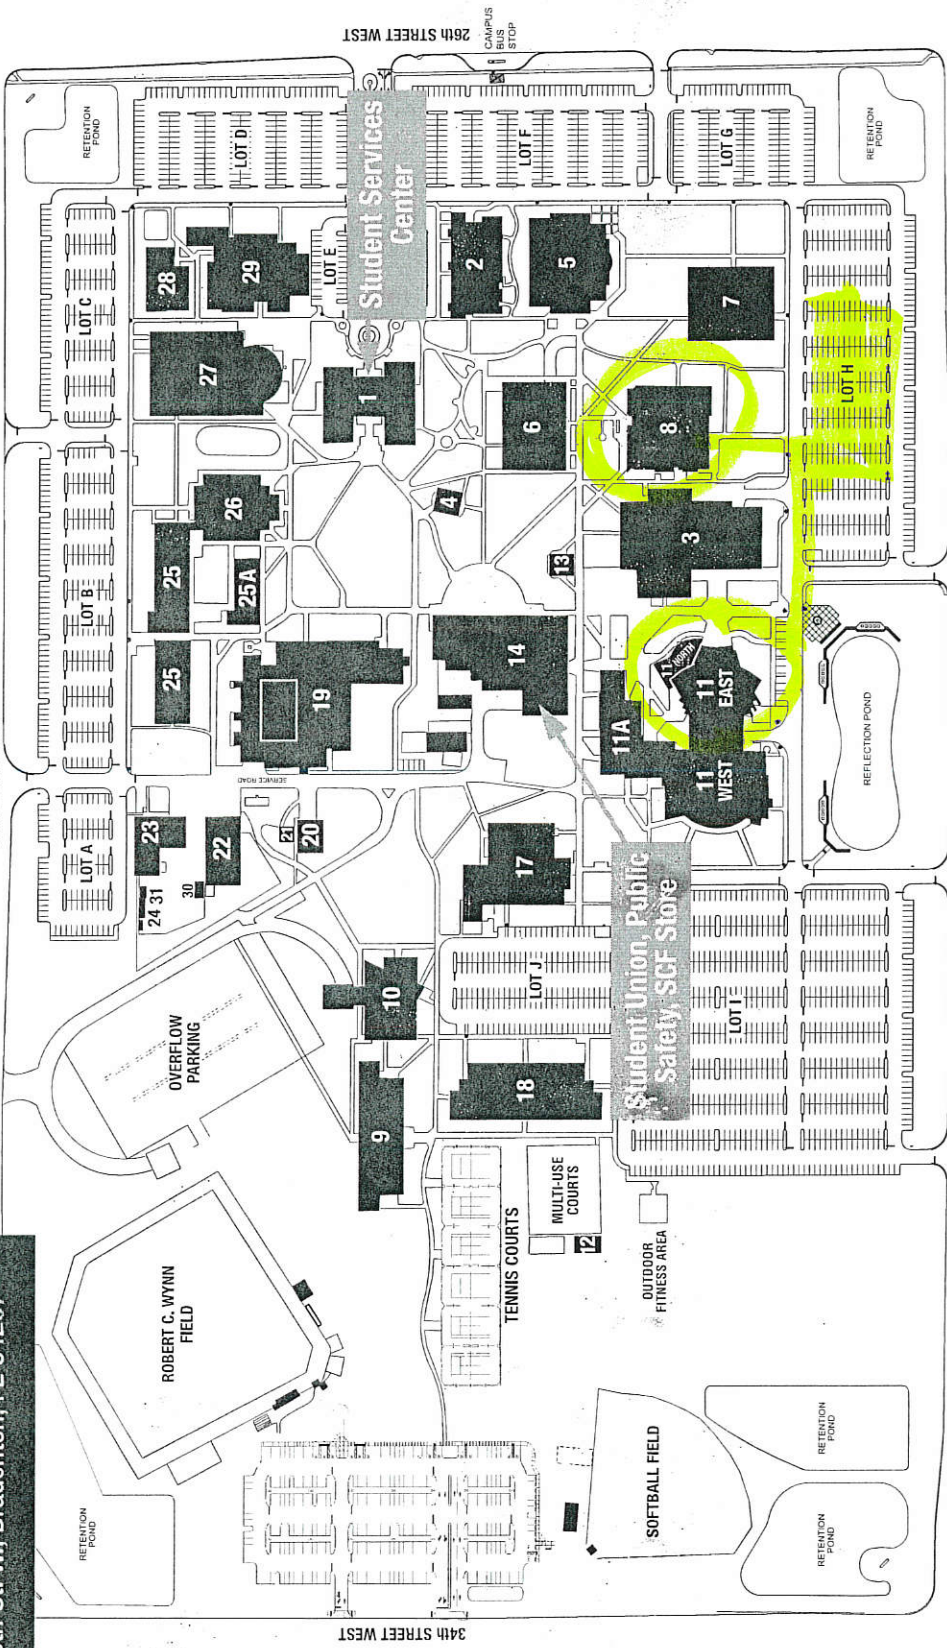

SCF Bradenton

5840 26th St. W., Bradenton, FL 34207

Directory

- 1 Student Services Center
- 2 Radiography Lab and Dental Hygiene Clinic
- 3 Library & Learning Center and Family Heritage House
- 4 Campus Ministry/Student Services Annex
- 5 Academic Resource Center
- 6 Information Technology Center
- 7 Office Complex
- 8 26 West Center

- 9 Classroom Building
- 10 Art & Design
- 11 EAST: SCF Neal Performing Arts Center
WEST: Music and Theatre
Howard Studio Theatre
NORTH: The Gallery at SCF
11A Studio for the Performing Arts
- 12 Theatre/Athletics Warehouse
- 13 Performance Pavilion

- 14 Student Union, Public Safety, SCF Store, Student Solution Center
- 17 Gymnasium
- 18 Professional Development Center, FleetForce, and Traffic Safety Institute
- 19 SCFCS
- 20 Central Services
- 21 Motorcycle

- 22 Warehouse
- 23 Facilities Management
- 25 Science
- 25A Natural Science
- 26 Science Lab
- 27 Mathematics
- 28 Occupational Therapy Assistant and Physical Therapist Assistant
- 29 Nursing

All SCF campuses are tobacco-free.