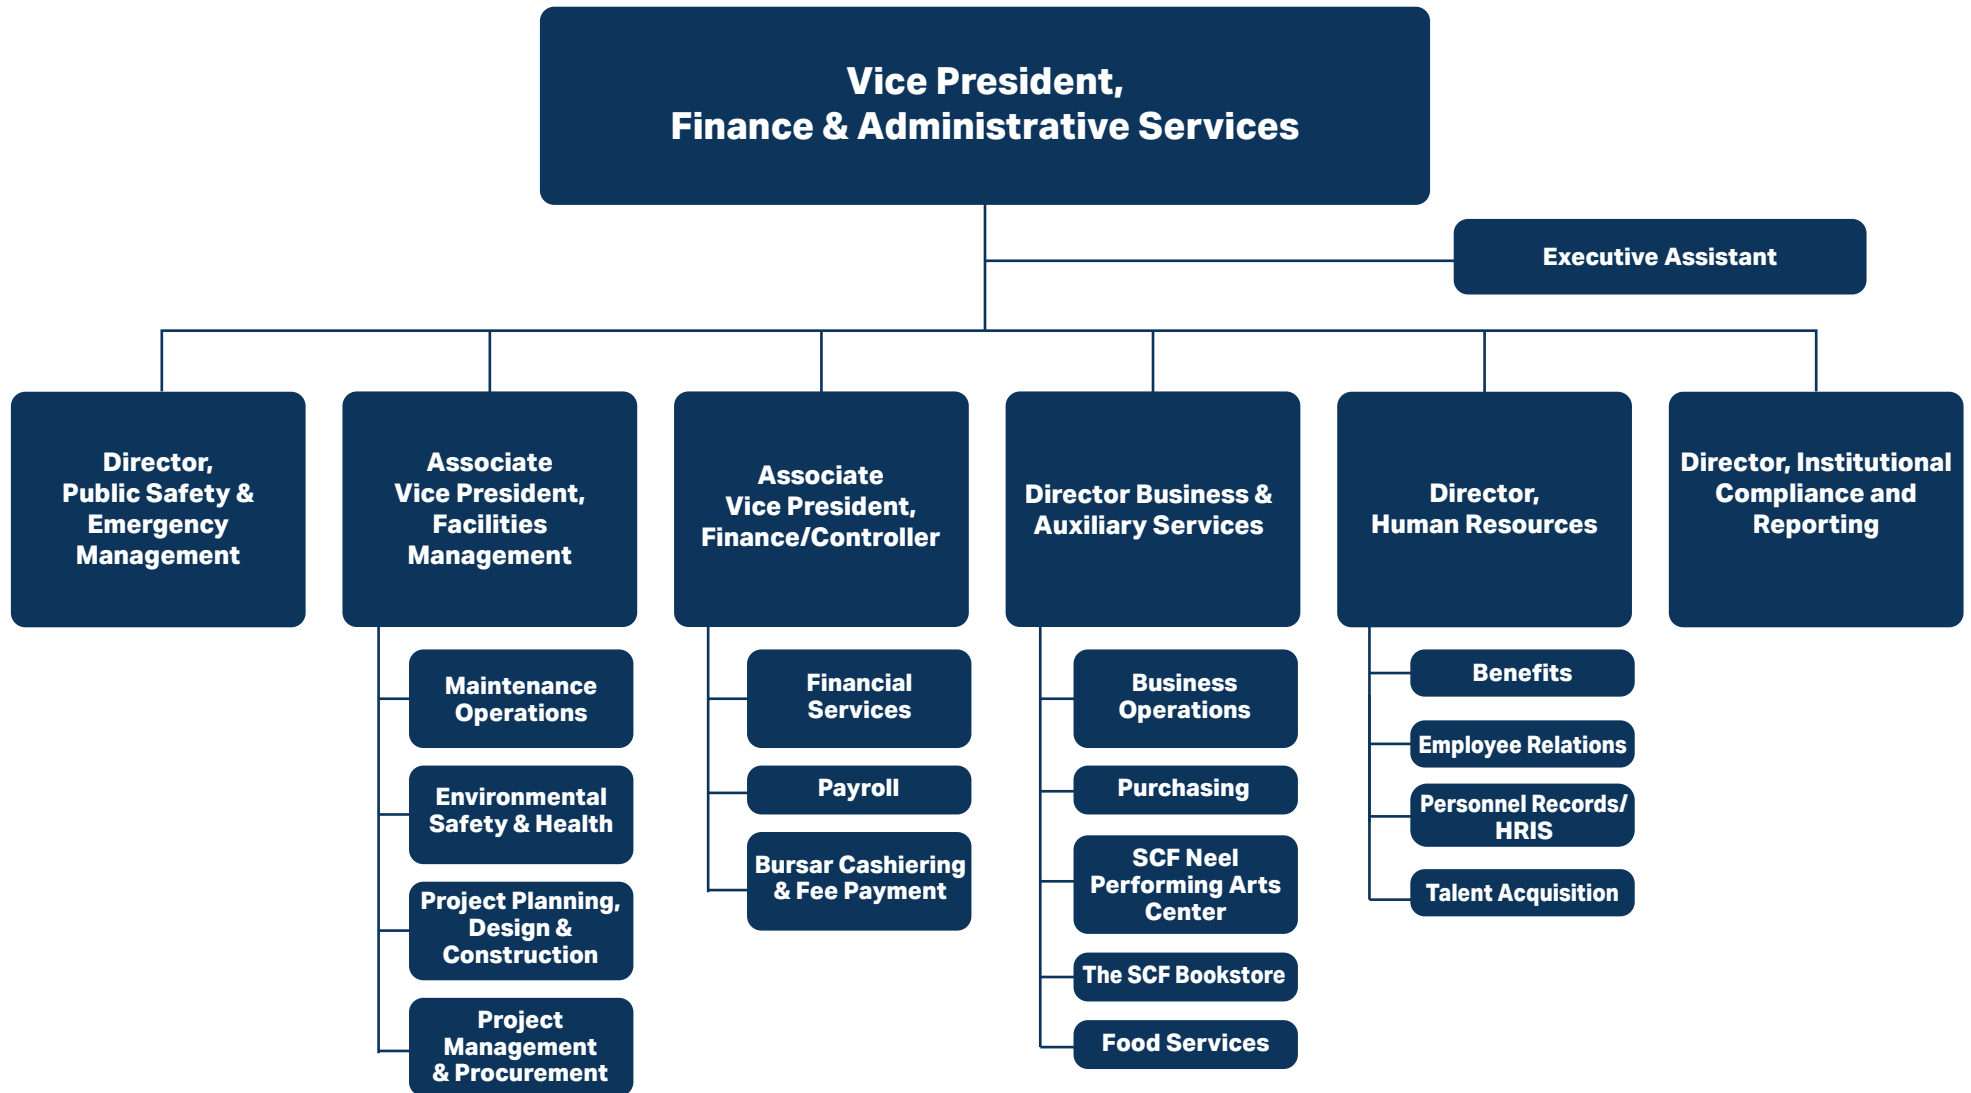

State College of Florida, Manatee-Sarasota

Finance & Administrative Services Organizational Chart 2024-2025