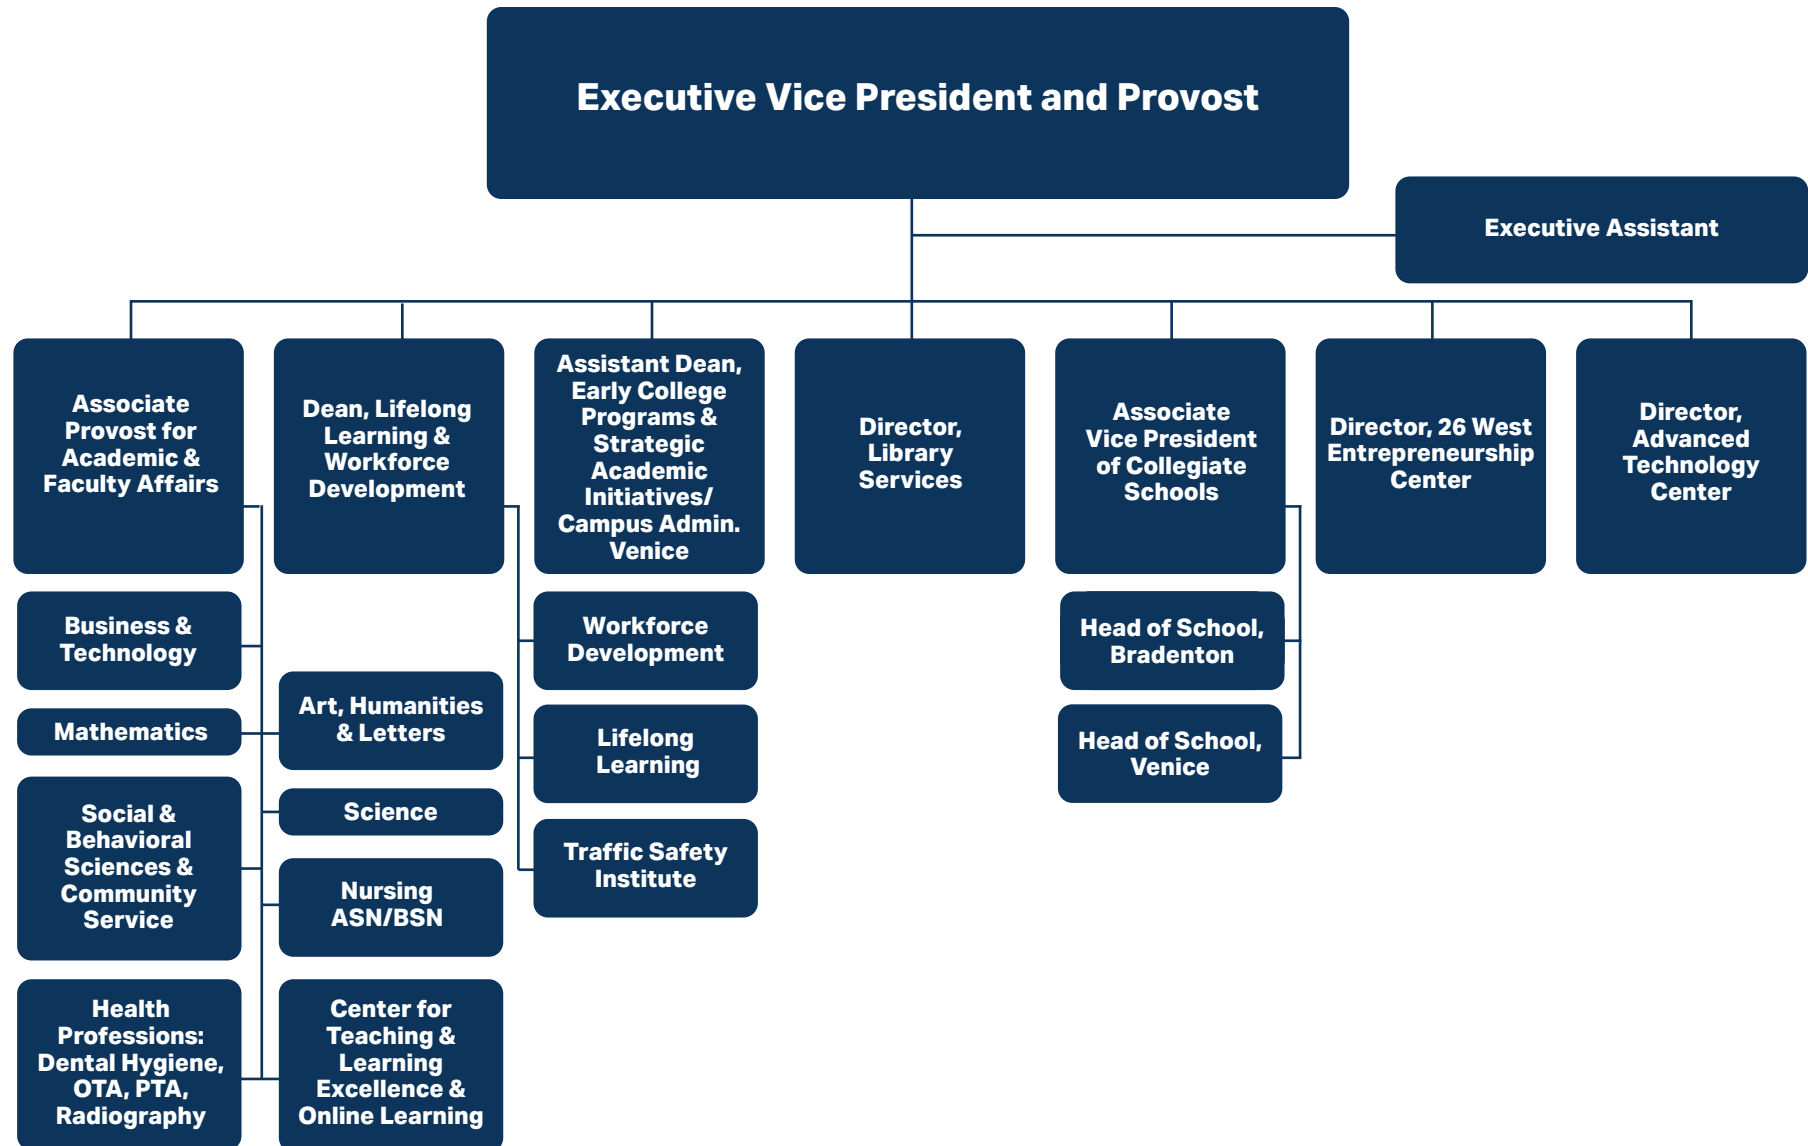

Organizational Structure | 2024-2025

State College of Florida, Manatee-Sarasota

Institutional Organizational Chart 2024-2025

State College of Florida, Manatee-Sarasota

President Organizational Chart 2024-2025

State College of Florida, Manatee-Sarasota

Executive Vice President and Provost Organizational Chart 2024-2025

State College of Florida, Manatee-Sarasota

Student Services & Enrollment Management Organizational Chart 2024-2025