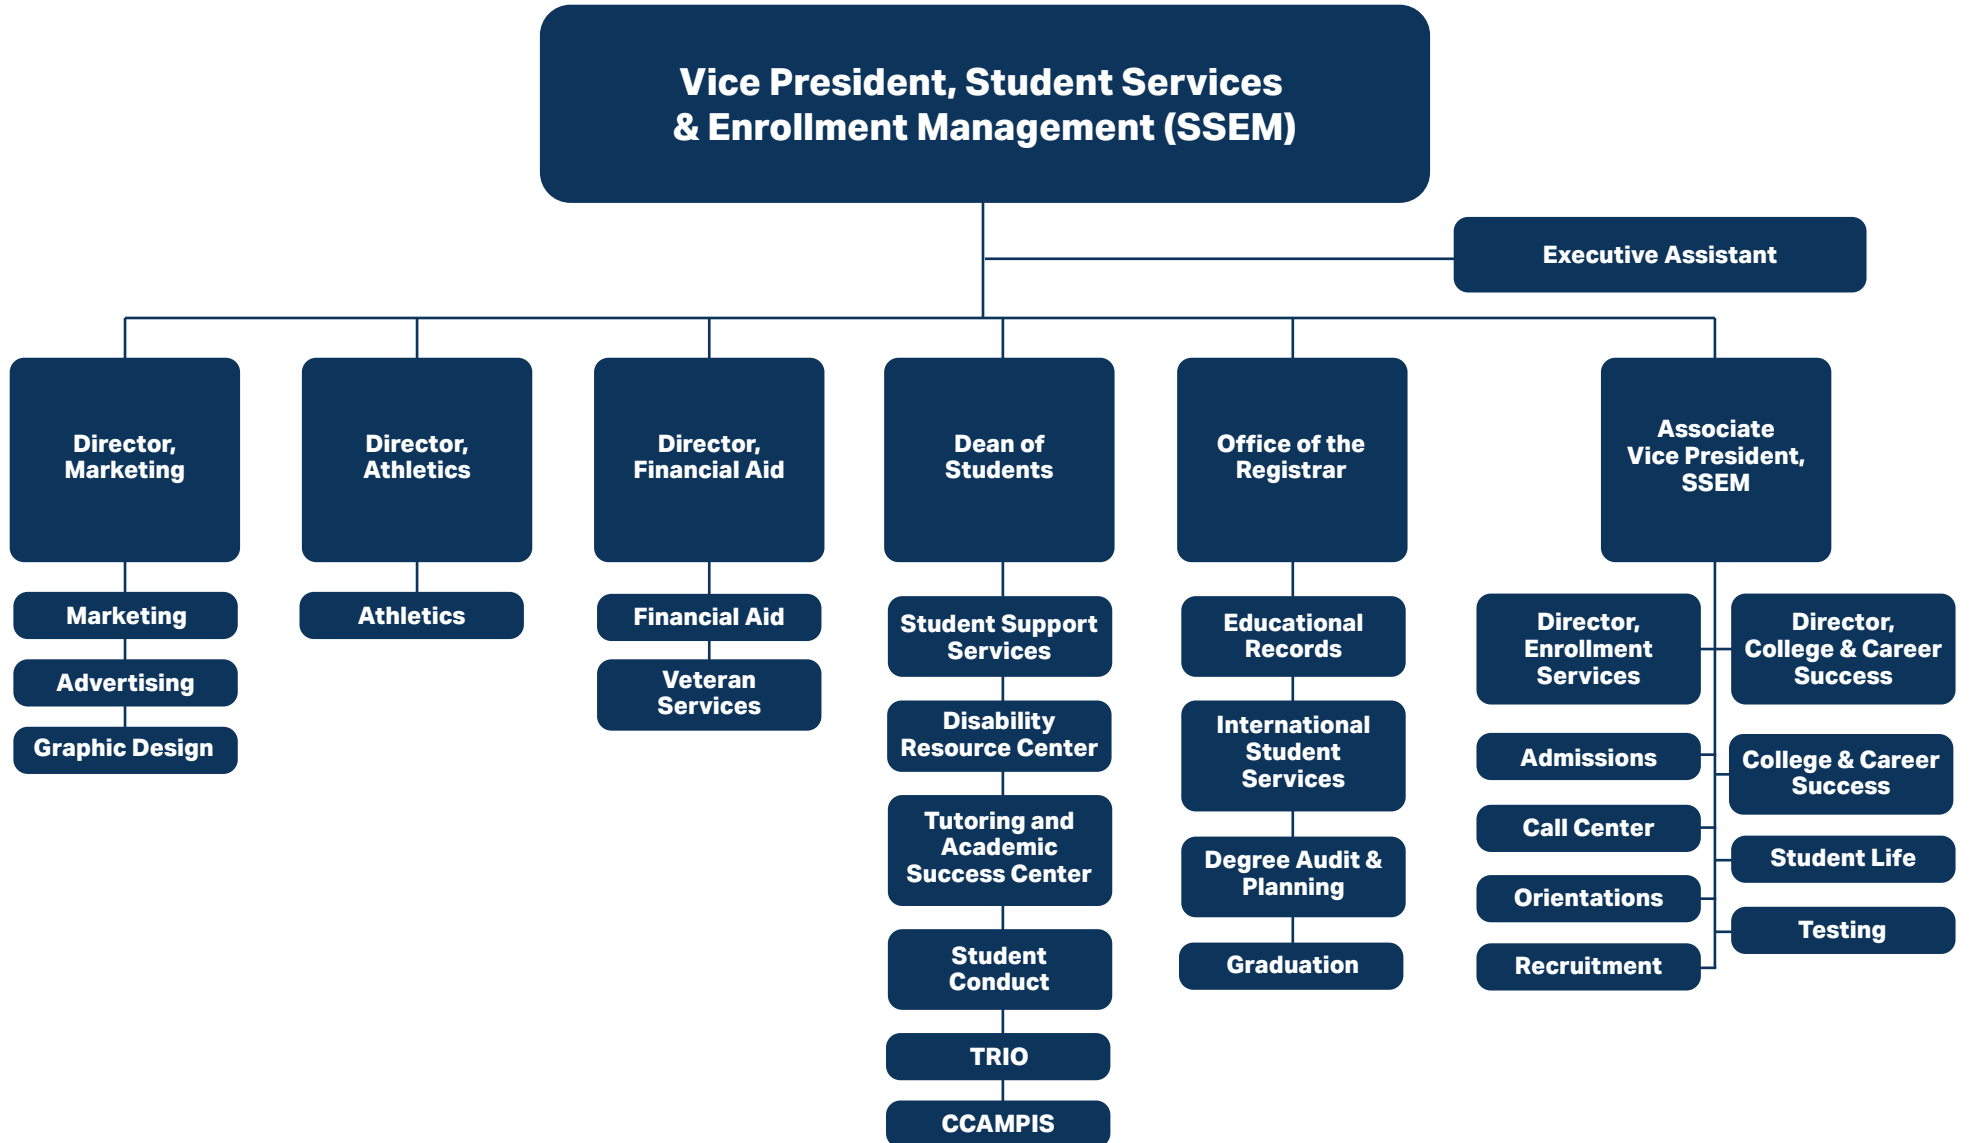

Organizational Structure | 2024-2025

State College of Florida, Manatee-Sarasota

Institutional Organizational Chart 2024-2025

State College of Florida, Manatee-Sarasota

President Organizational Chart 2024-2025

State College of Florida, Manatee-Sarasota

Executive Vice President and Provost Organizational Chart 2024-2025

State College of Florida, Manatee-Sarasota

Student Services & Enrollment Management Organizational Chart 2024-2025

State College of Florida, Manatee-Sarasota

Finance & Administrative Services Organizational Chart 2024-2025

State College of Florida, Manatee-Sarasota

Institutional Effectiveness & Research Organizational Chart 2024-2025