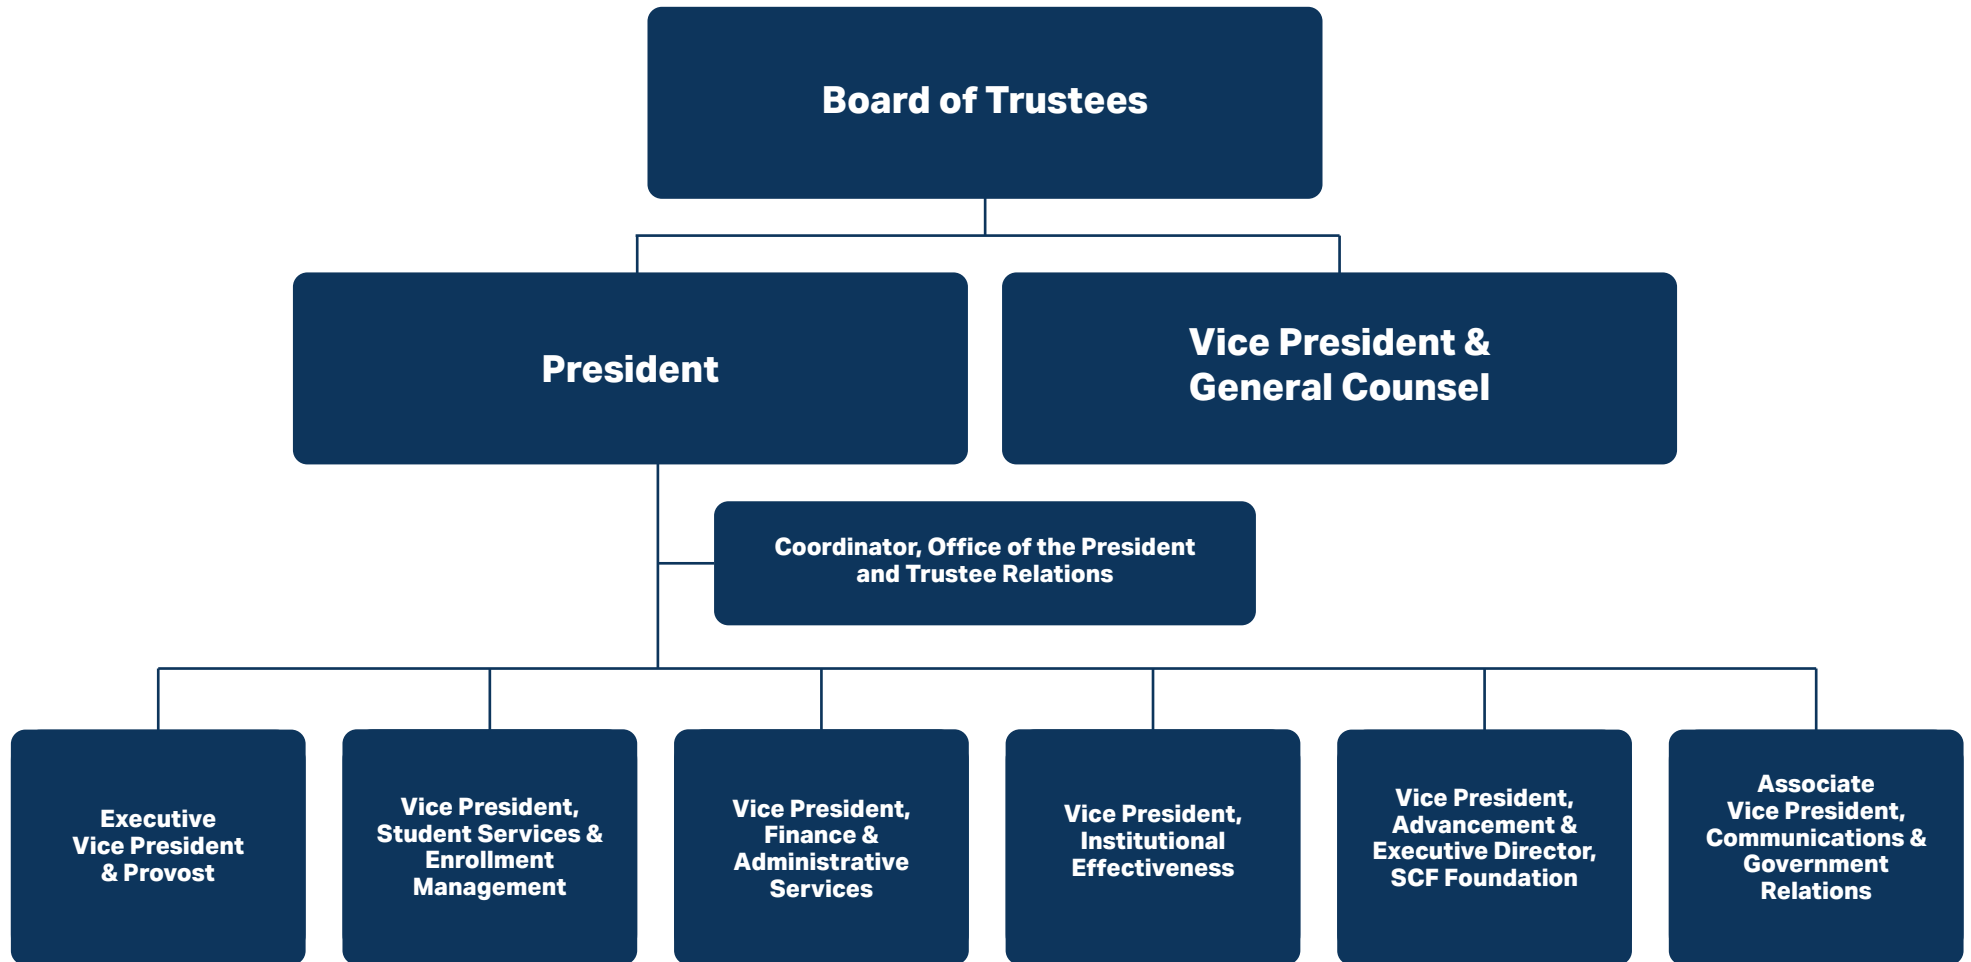

Organizational Structure | 2024-2025

State College of Florida, Manatee-Sarasota

Institutional Organizational Chart 2024-2025

State College of Florida, Manatee-Sarasota

President Organizational Chart 2024-2025

State College of Florida, Manatee-Sarasota

Executive Vice President and Provost Organizational Chart 2024-2025

State College of Florida, Manatee-Sarasota

Student Services & Enrollment Management Organizational Chart 2024-2025