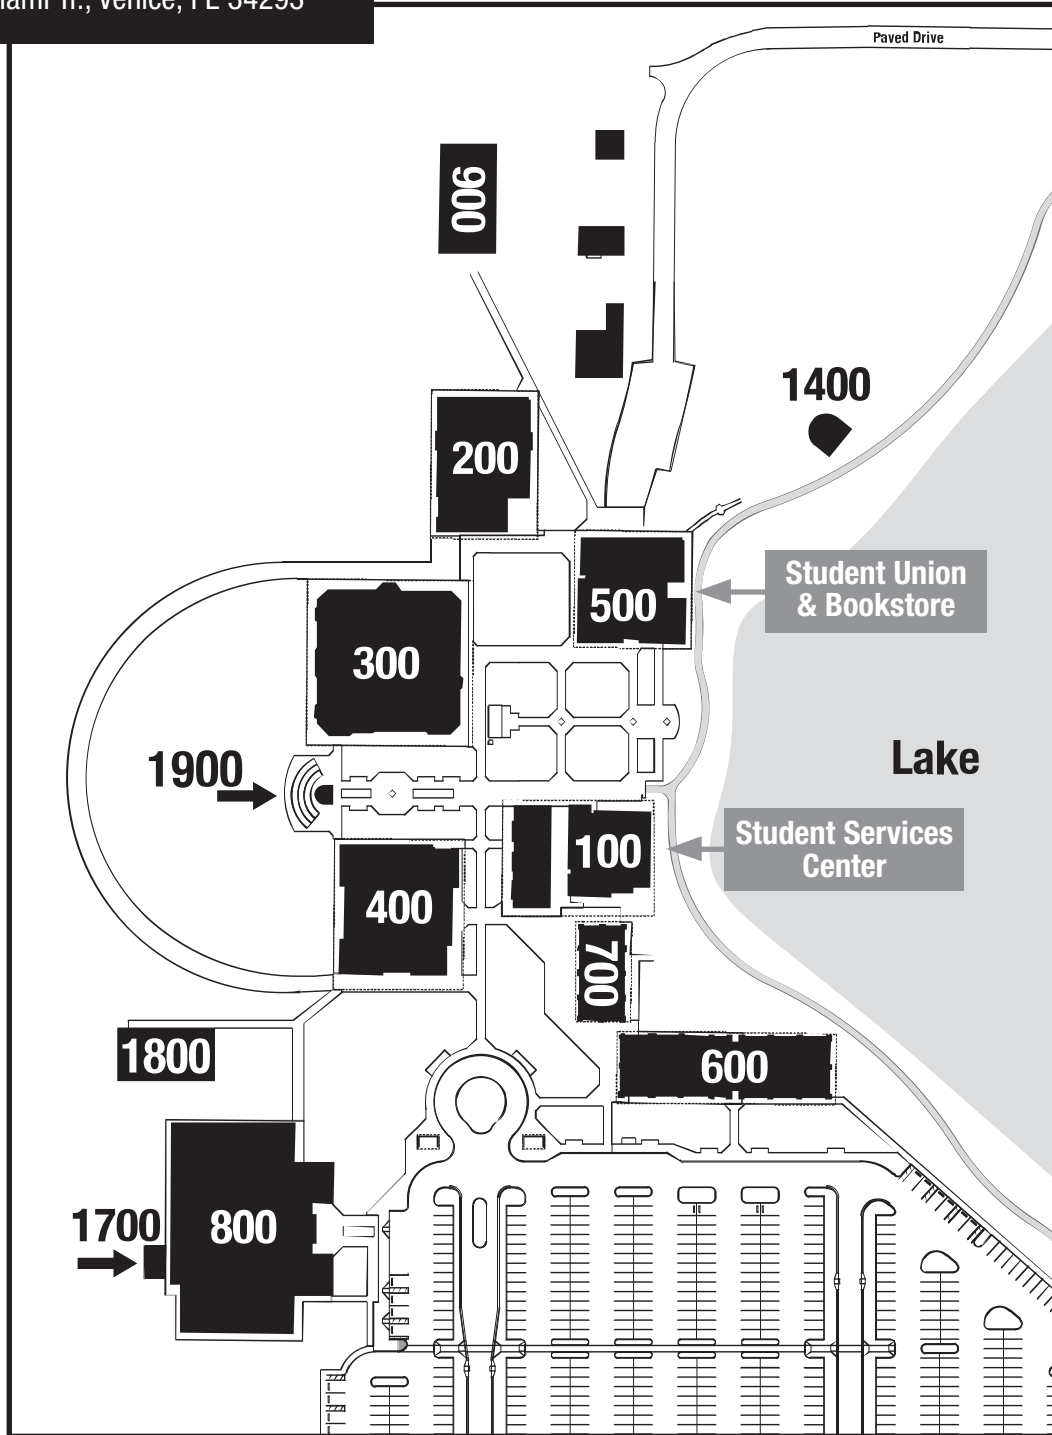

SCF Venice

8000 S. Tamiami Tr., Venice, FL 34293

All SCF campuses are tobacco-free.

Directory

100 Student Services Center
200 Science
300 Library
400 Academic Resource Center

500 Student Union & Bookstore
600 Faculty Offices
700 Fine Arts
800 Professional Development Center

900 Facilities Planning & Maintenance
1400 Environmental Education Center
1700 Music Practice
1800 Portable: Student Services Center Extension
1900 Performance Pavilion

STATE COLLEGE OF FLORIDA - SCF Venice Building Descriptions

Veteran services and university advising center

Bldg. 1900—Georgia and Michael Miller Performance Pavilion

Outdoor pavilion for performances