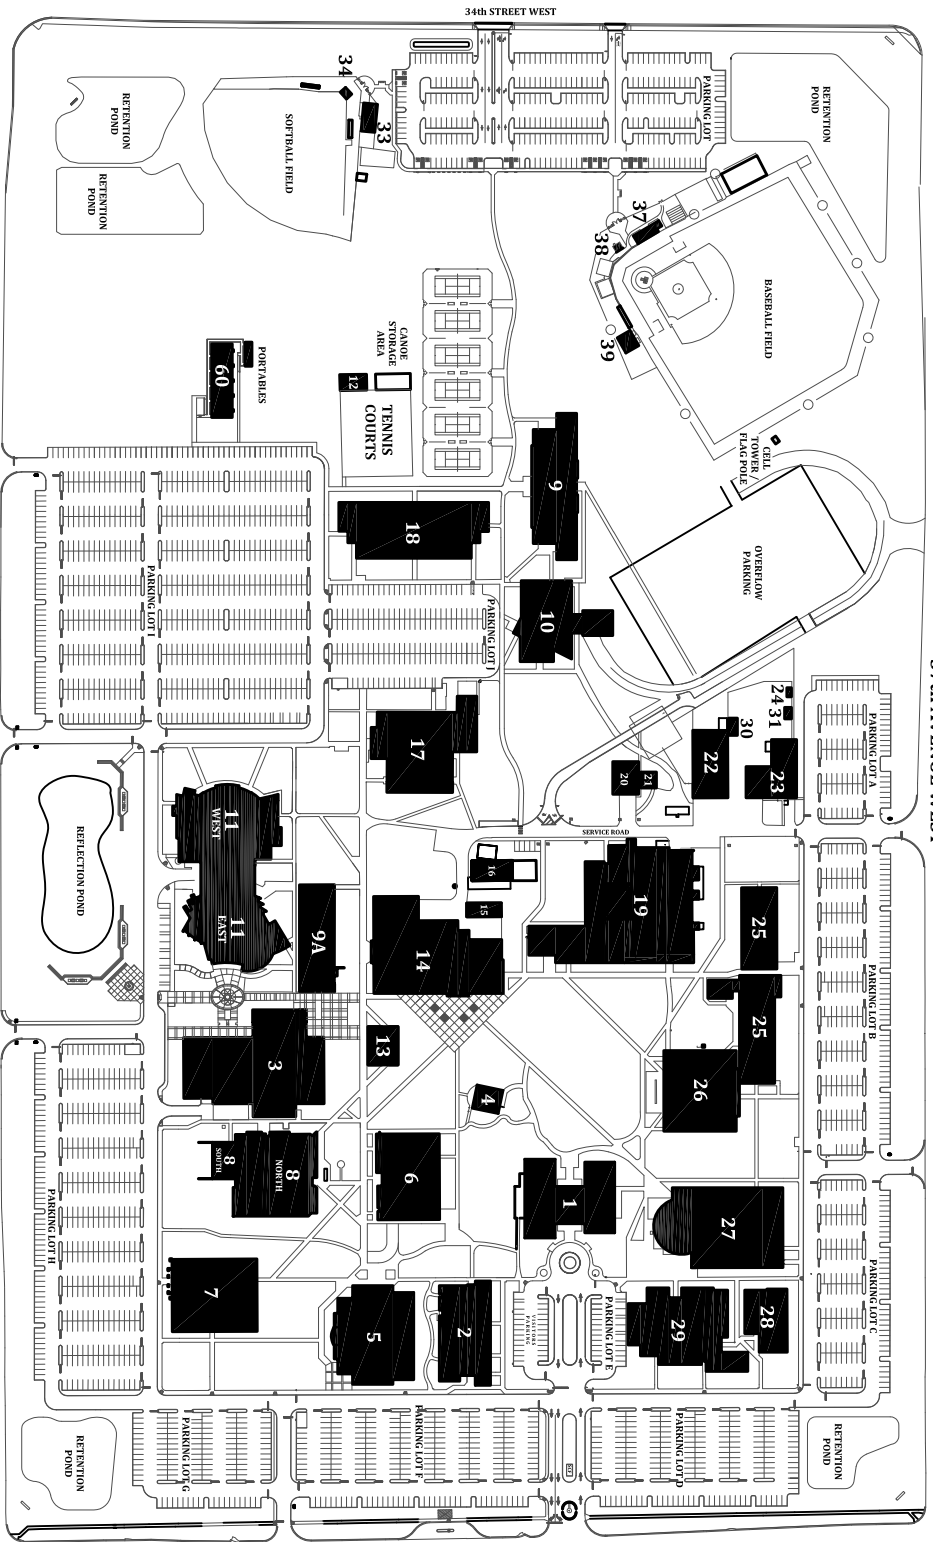

BRADENTON CAMPUS

- 1 Student Services Center
- 2 Radiography Lab and Dental Hygiene Clinic
- 3 Library and Learning Center
- 4 Campus Ministry
- 5 Academic Resource Center
- 6 Computer Center
- 7 Office Complex
- 8 NORTH: Building
- 9 SOUTH: Family Heritage House
- 10 Art & Design
- 11 EAST: The Neal Performing Arts Center
- 11 WEST: Music and Theatre Building
- 12 NORTH: Fine Art Gallery
- 12 Theatre/Athletics Warehouse
- 13 Performance Pavilion
- 14 Student Union
- 15 Boiler Plant
- 16 Chiller Plant
- 17 Gymnasium
- 18 Professional Development Center, Center for Corporate and Community Development, Traffic Safety Institute
- 19 SCF Collegiate School
- 20 Central Services
- 21 Motorcycle Storage
- 22 Warehouse
- 23 Facilities Management
- 24 Grounds Chemical Storage
- 25 Science
- 26 Science Lab
- 27 Mathematics
- 28 Occupational Therapy Assistant and Physical Therapist Assistant
- 29 Nursing
- 30 Maintenance Storage
- 31 Grounds Storage
- 33 Softball Restrooms
- 34 Softball Press box
- 37 Baseball Press box & Restrooms
- 38 Baseball Concessions
- 39 Grounds Equipment Storage
- 60 Portable Classrooms (100 - 104)

1" = 4000'

5840 26th ST. W.
 BRADENTON, FL 34207
 PHONE: 941 - 752 - 5200

STATE COLLEGE OF FLORIDA
 MANATEE - SARASOTA